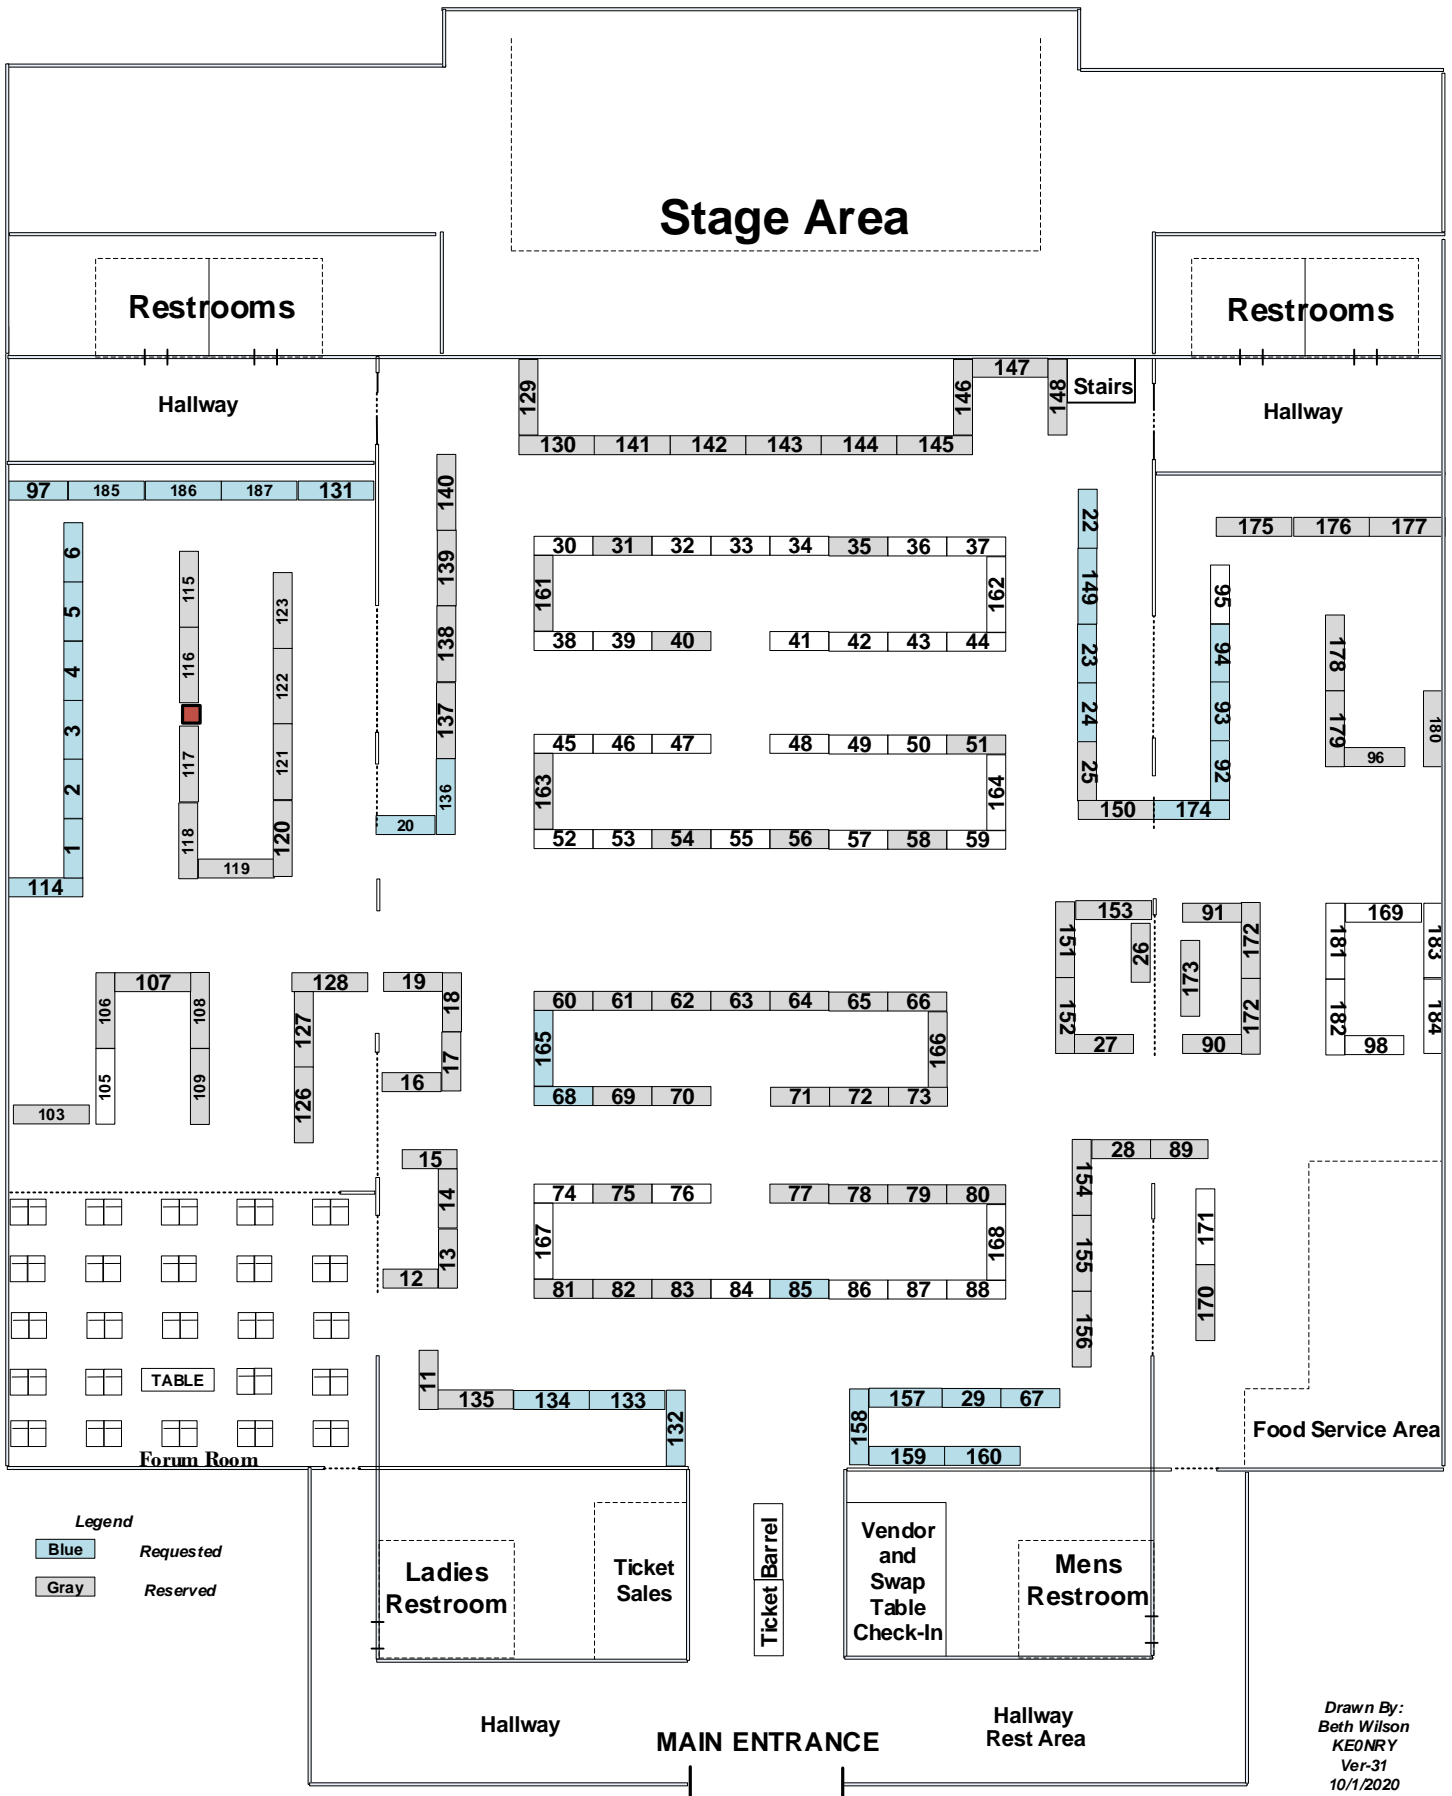

PLATINUM COAST AMATEUR RADIO SOCIETY

Hamfest Auditorium Layout 2020

625 E Hibiscus Blvd

Melbourne, FL 32901

Drawn By:
Beth Wilson
KE0NRY
Ver-31
10/1/2020

93 - 6 foot tables
(Tables #: 1 - 98)
76 - 8 foot tables
(Tables #: 103 - 187, Forum Room)
48 chairs in Forum Room